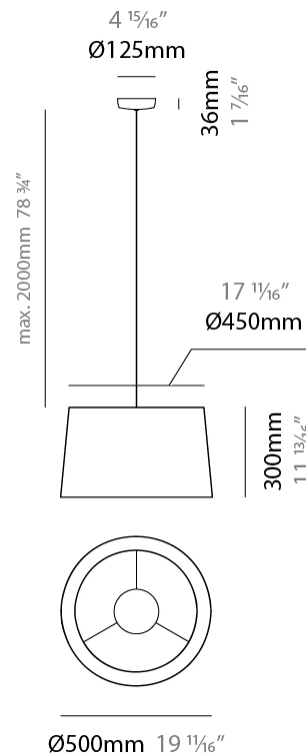

DRUM SUSPENSION

D111060-

base number   Finish Options   Finish Options

1. To build a product code in our configurator select the specify button on the base model # product page
2. To build a manual product code on this datasheet choose from the options listed below in blue font and add the suffix to the base model #

GENERAL

Series: Drum
Brand: Ole
Division: Design
Mounting Type: Suspension
Mounting Location: Ceiling
Subcategory: Up/Down Light

PHYSICAL

Shape: Drum
Diameter (mm): 500
Diameter (in): 19 11/16
Height (mm): 300
Height (in): 11 13/16
Max. Overall Height (mm): 2300
Max. Overall Height (in): 90 9/16
Light Distribution: Direct / Indirect
Weight (kg): 2.8
Weight (lbs): 6.2
Fixture Finish: BEI / BLK / BLU / COG / DGN / GRY / MRN / MOC / MUS / OLV / SIL / STN / TER / WHI
Holder Finish: BLK
Fixture Material: Fabric Cord / Metal
Cable Details: 2000mm Cable
Upon Request: Other fabric cord colors available upon request (see downloadable finish chart)

ELECTRICAL

Number of Lamps: 1
Lamp Type: LED Retrofit
Lamp Shape: A19
Bulb Included: Bulb Not Included
Max. Wattage Per Lamp (W): 15
Lamp Base: E26
Input Voltage (V): 120
Upon Request: 277Vac / GU24

LED

OPTICAL

RATINGS AND CERTIFICATIONS

Certified By: Certified for North American Standards
IP rating: IP20

PROJECT _____
TYPE _____
SPECIFIER _____
QUANTITY _____
DATE _____